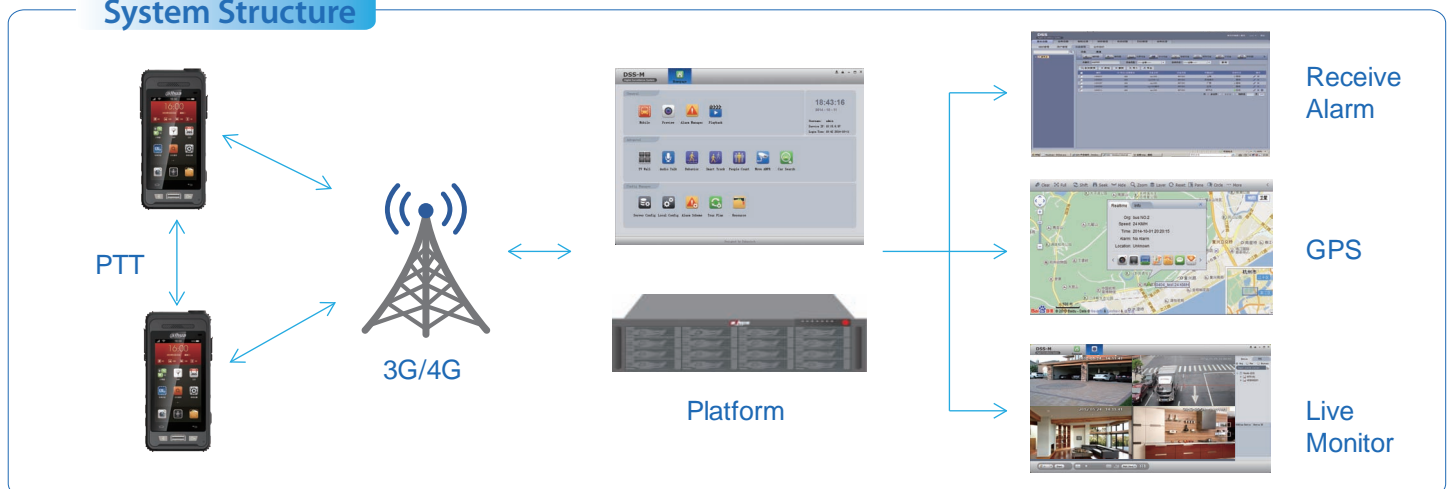

### Features

- Up to 25fps@1080P resolution recording
- H.264 dual-stream video compression
- Support "one-button" to start record, snapshot, alarm and PTT
- Wireless access Wi-Fi, 4G (optional), 3G (optional)
- Support GPS, bluetooth, fingerprint identification, license plate recognition
- Individual portable audio & video recorder, designed for particular fields or departments, such as police, military, urban management, forensic, customs, industry and commerce, insurance, energy resources and etc

## System Structure