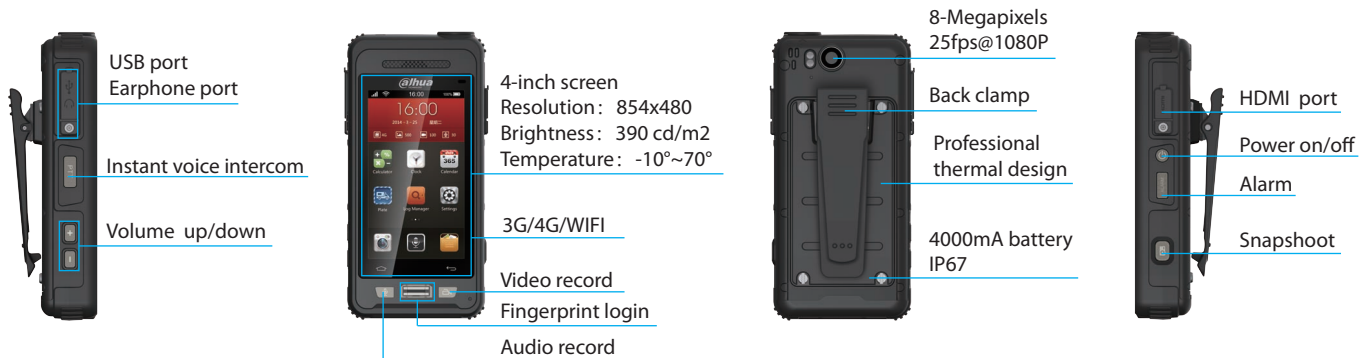

Mobile Portable Terminal

MPT300